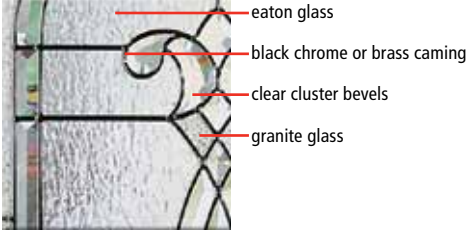

AVANT (AV)

black chrome or brass

Privacy Rating 6
clear — opaque

© 2003 All rights reserved.