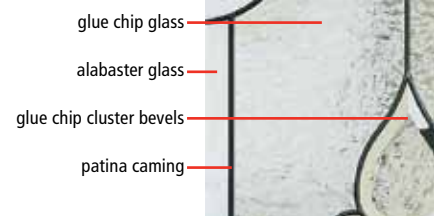

TRIPOLI (TP)

patina

Privacy Rating 8

clear opaque

DGTP2236 • DGTP0836