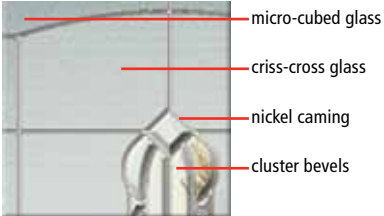

CORVINA (CV)

nickel

Privacy Rating 7

clear opaque

© 2007 All rights reserved.