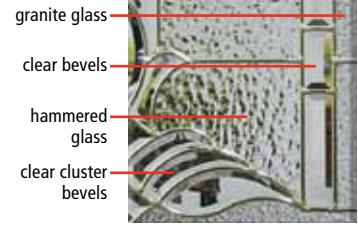

BRISTOL (BT)

brass

Privacy Rating 6

clear opaque

DGBT2236 • DGBT0836