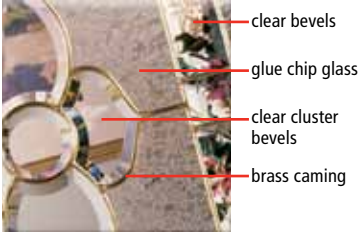

NOUVEAU (MN)

brass

Privacy Rating 6

clear — opaque

Nouveau door DGMN2236