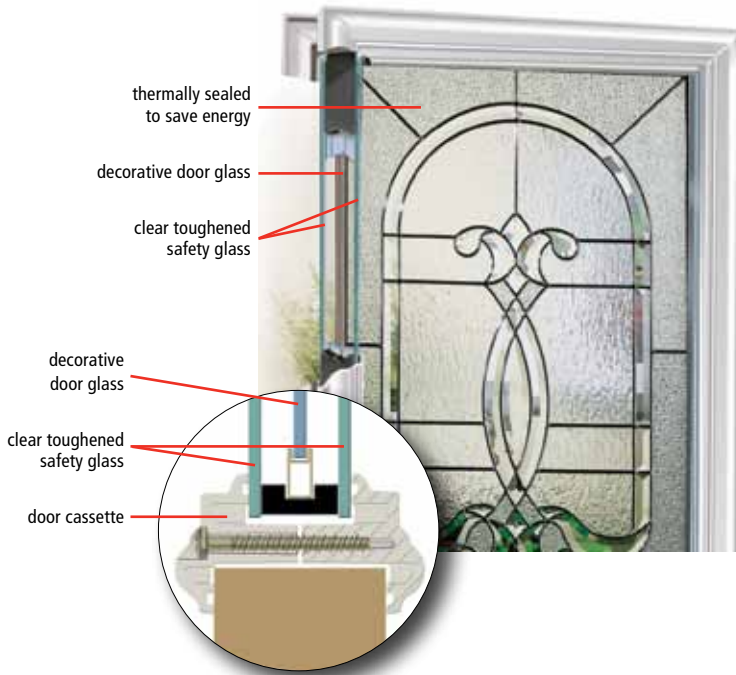

## CHOOSE DECORATIVE, CLEAR OR OBSCURE GLASS.

Most ODL Decorative Door Glass is sealed between two panels of clear, toughened glass to make a triple pane unit. This prevents tarnishing of the coming and makes the glass easier to clean! Look for the triple pane glass icon when you're selecting glass.